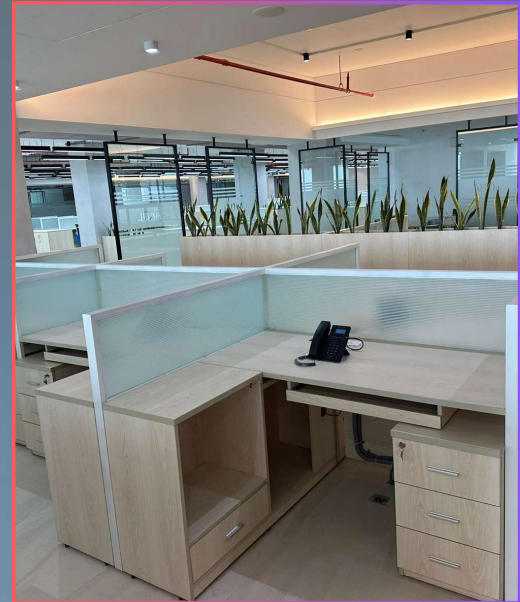

ALLEX FURNITURE

we provide comfort, rather product