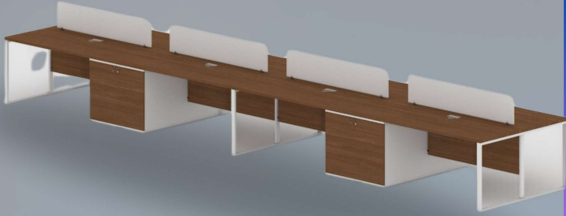

1 YEARS WARRANTY

MODEL: AF-WS-701