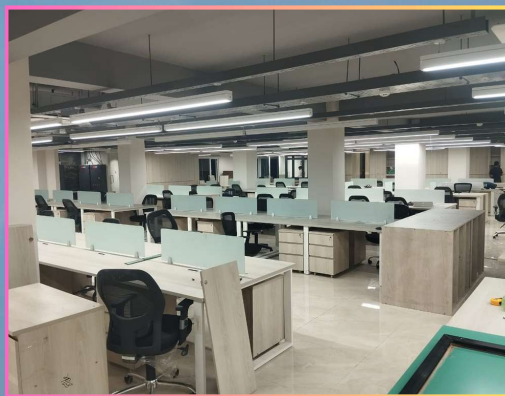

CONTACT: 01762689690

PAGE-40

ALLEX FURNITURE

we provide comfort, rather product

INTERIOR DESIGN &
FURNITURE SUPPLY

KURKURE **TRANSCOM BEVERAGE LTD** **GULSHAN, DHAKA**

"STYLE YOUR SANCTUARY: UNVEIL EXCLUSIVE
INTERIOR AND FURNITURE COLLECTIONS -
REDEFINING ELEGANCE AND COMFORT FOR
YOUR HOME'S DISTINCTIVE CHARM!"