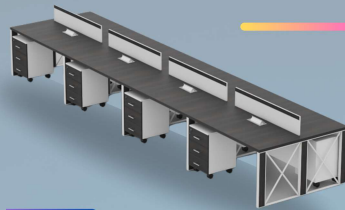

MODEL: AF-WS-704

1 YEARS WARRANTY