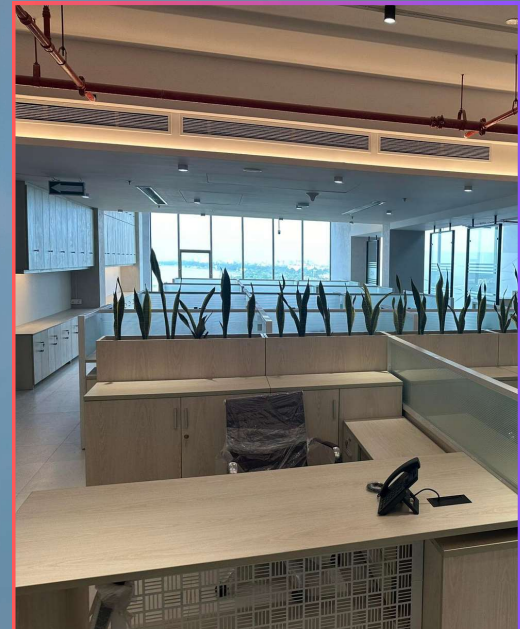

CONTACT: 01762689690

ALLEX FURNITURE

we provide comfort, rather product

INTERIOR DESIGN &
FURNITURE SUPPLY

AKH FACTORY OFFICE SAVAR, DHAKA

"UNLEASH ELEGANCE: DIVE INTO EXCLUSIVE
INTERIOR AND FURNITURE COLLECTIONS -
ELEVATE YOUR HOME WITH TIMELESS DESIGNS,
COMFORT, AND UNPARALLELED
SOPHISTICATION!"