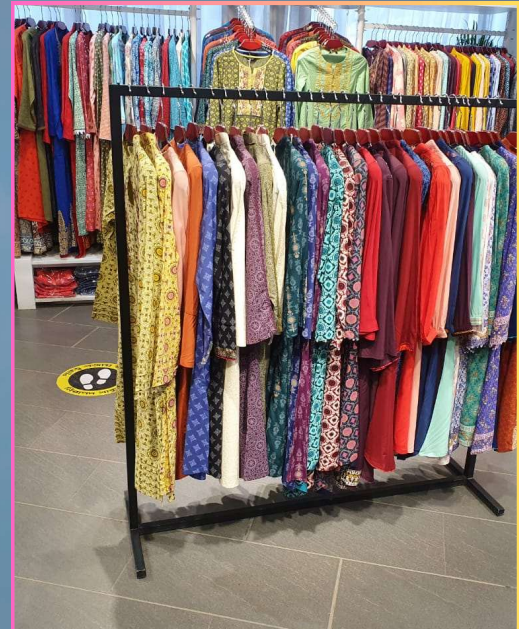

CONTACT: 01762689690

ALLEX FURNITURE

we provide comfort, rather product

INTERIOR DESIGN &
FURNITURE SUPPLY

YELLOW SHOWROOM

KHULNA & SYLHET

"CURATE LUXURY. DEFINE STYLE. EXCLUSIVE
INTERIOR AND FURNITURE COLLECTIONS -
ELEVATE YOUR LIVING SPACES WITH
UNMATCHED ELEGANCE, COMFORT, AND
TIMELESS DESIGN!"