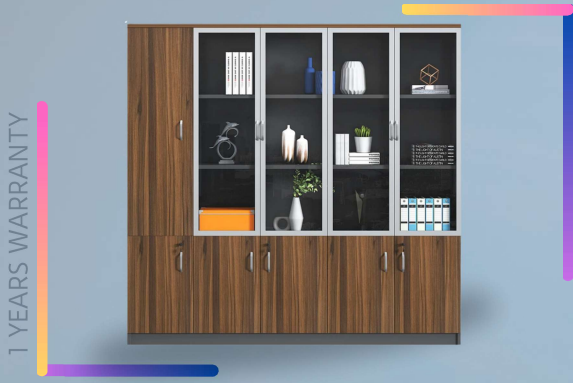

MODEL: AF-CB-603

1 YEARS WARRANTY

MODEL: AF-CB-605